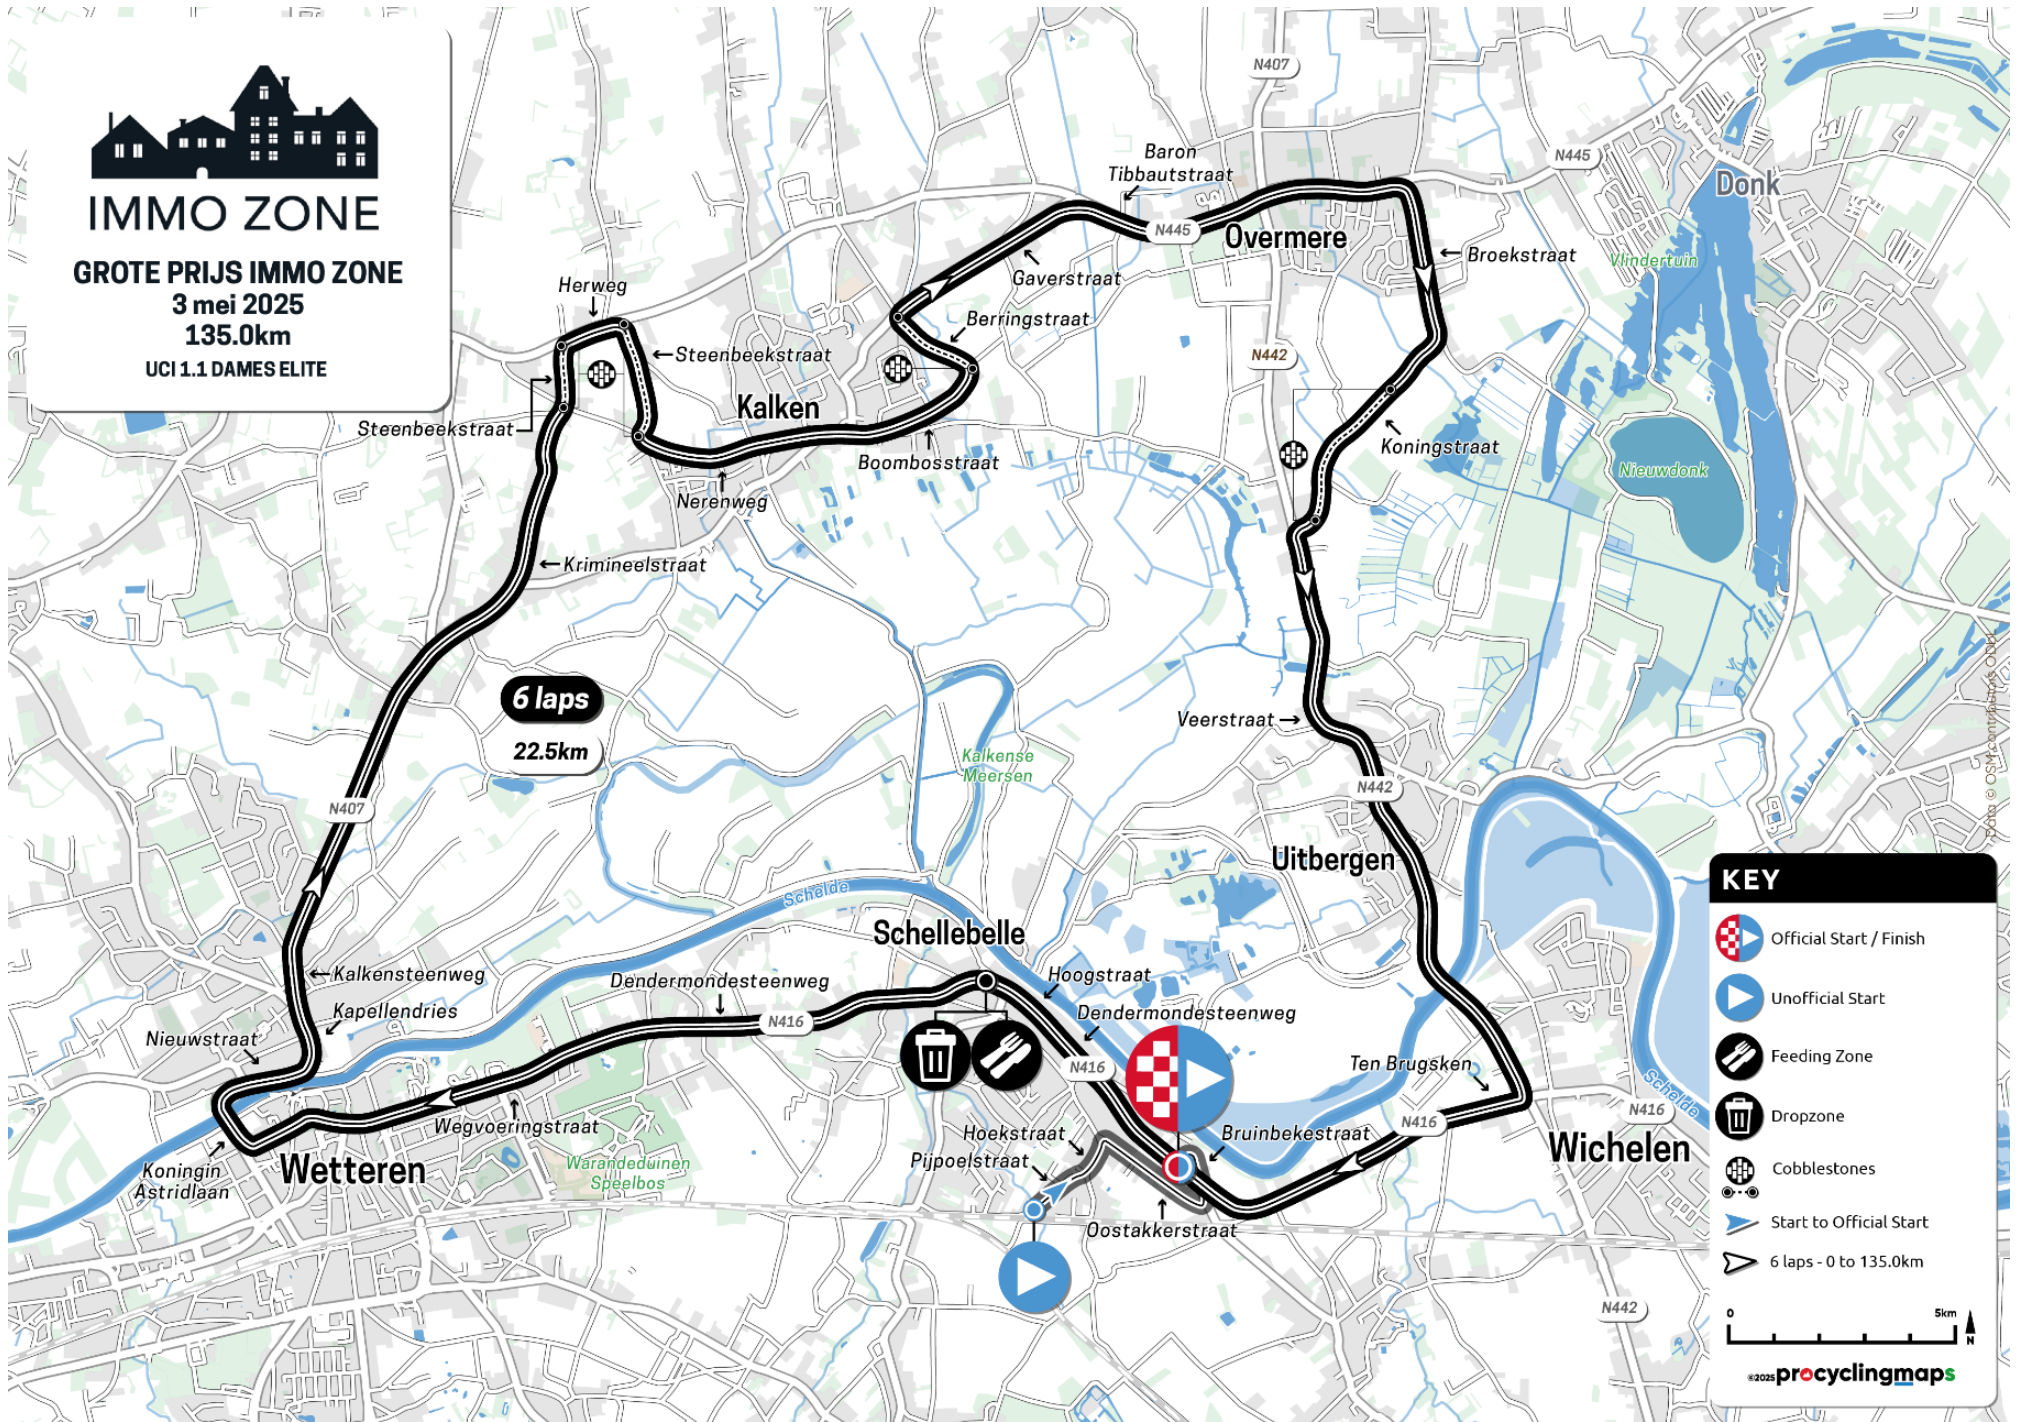

**IMMO ZONE**

**GROTE PRIJS IMMO ZONE**

**3 mei 2025**

**135.0km**

**UCI 1.1 DAMES ELITE**

**6 laps**

**22.5km**

**KEY**

- Official Start / Finish
- Unofficial Start
- Feeding Zone
- Dropzone
- Cobblestones
- Start to Official Start
- 6 laps - 0 to 135.0km

0 5km

©2025 **pro**cyclingmaps